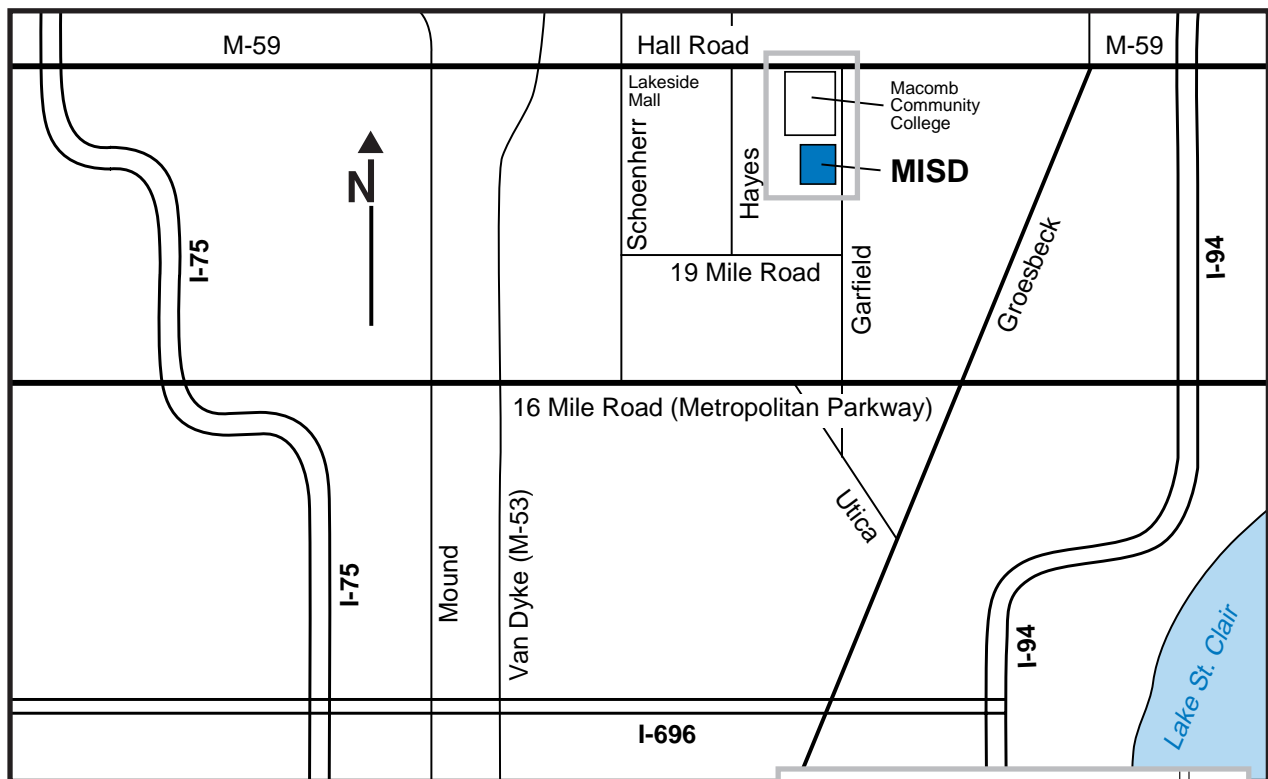

Macomb Intermediate School District

Educational Service Center
44001 Garfield
Clinton Twp., MI 48038-1100
586/228-3300
www.misd.net

Approaching from the north on I-75 (Flint area)

Exit M-59
Go east to Garfield
South on Garfield to MISD

Approaching from the east or west on I-94

Exit M-59
Go west on M-59 to Garfield
South on Garfield to MISD

Approaching from the south on I-75 (Detroit area)

Exit I-696
Go east to M-53 (Van Dyke)
Go north on Van Dyke to
16 Mile Road (Metropolitan Parkway)
Turn east on 16 Mile, go to Garfield
Go north on Garfield to MISD