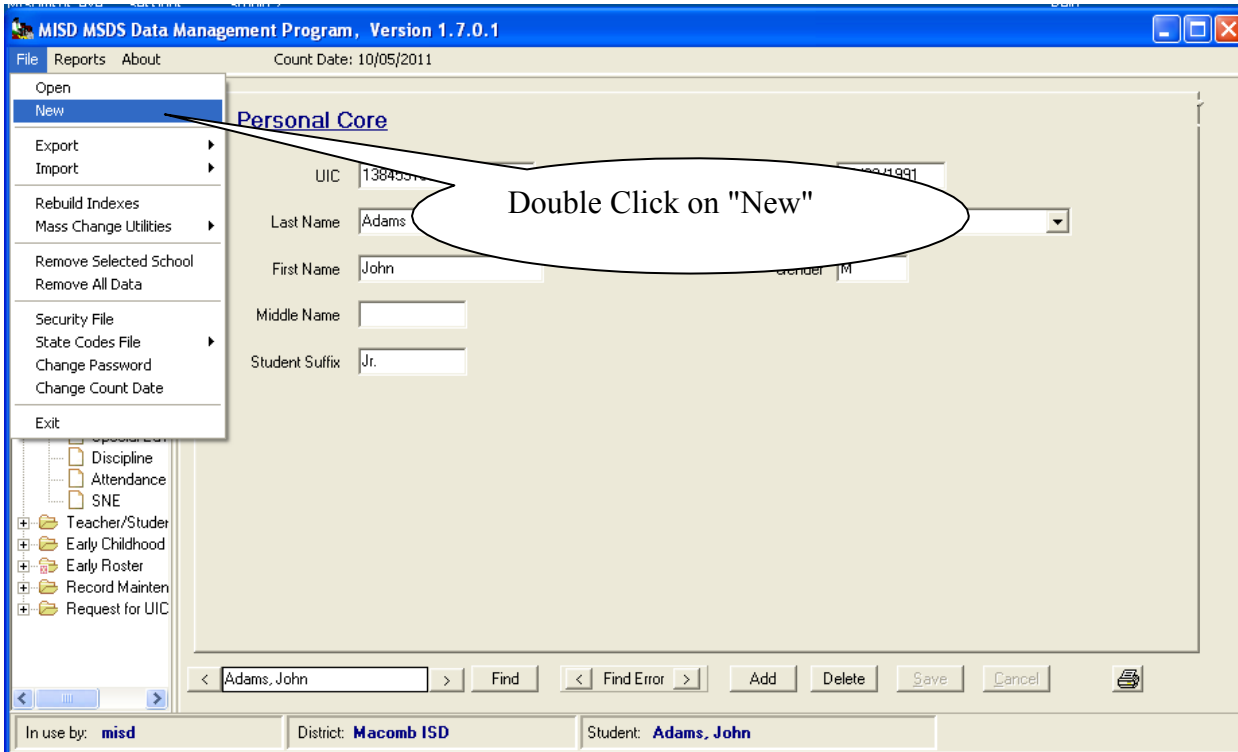

## File Menu Item: New

NEW: Allows you to create a new district database. This allows users to create a blank district database for their district.

**NOTE: This option will allow users to create a blank district database for the proper district if an incorrect district is initially selected.**