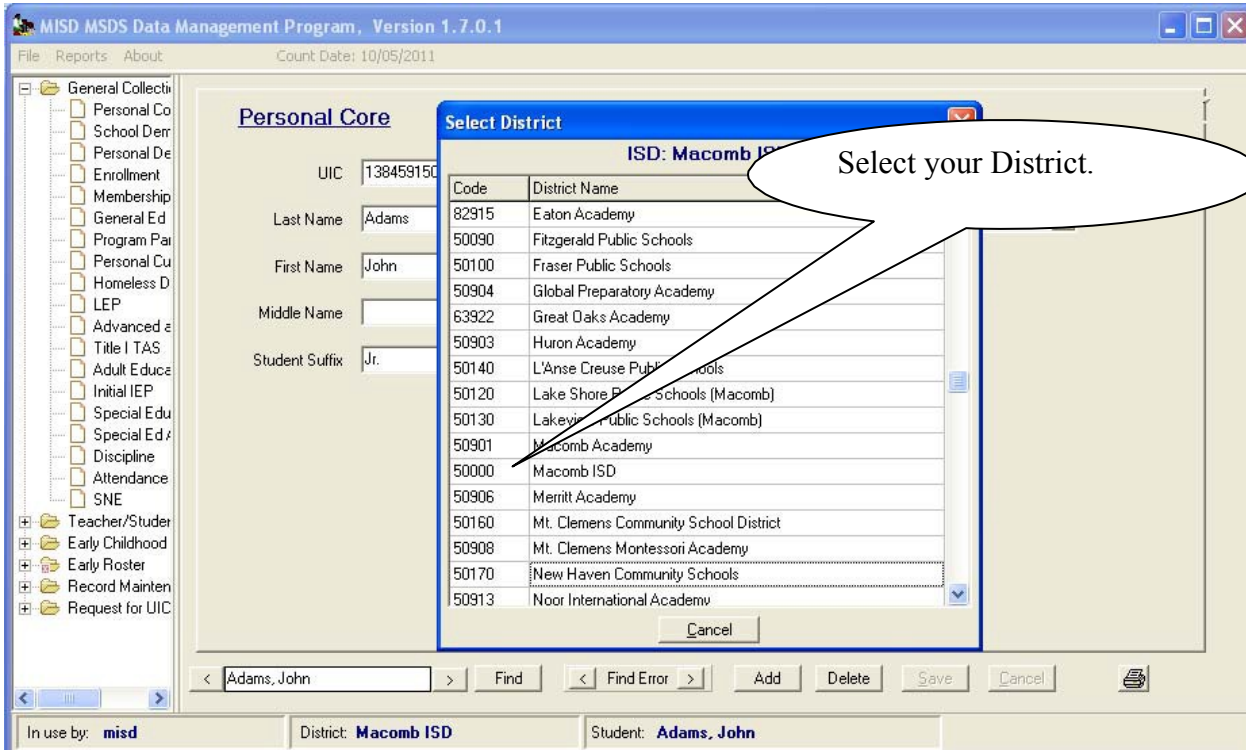

File Menu

File Menu Item: New

Next, a dropdown will appear with all the Districts within that ISD.

You will now have a "Blank" district file ready to accept input.