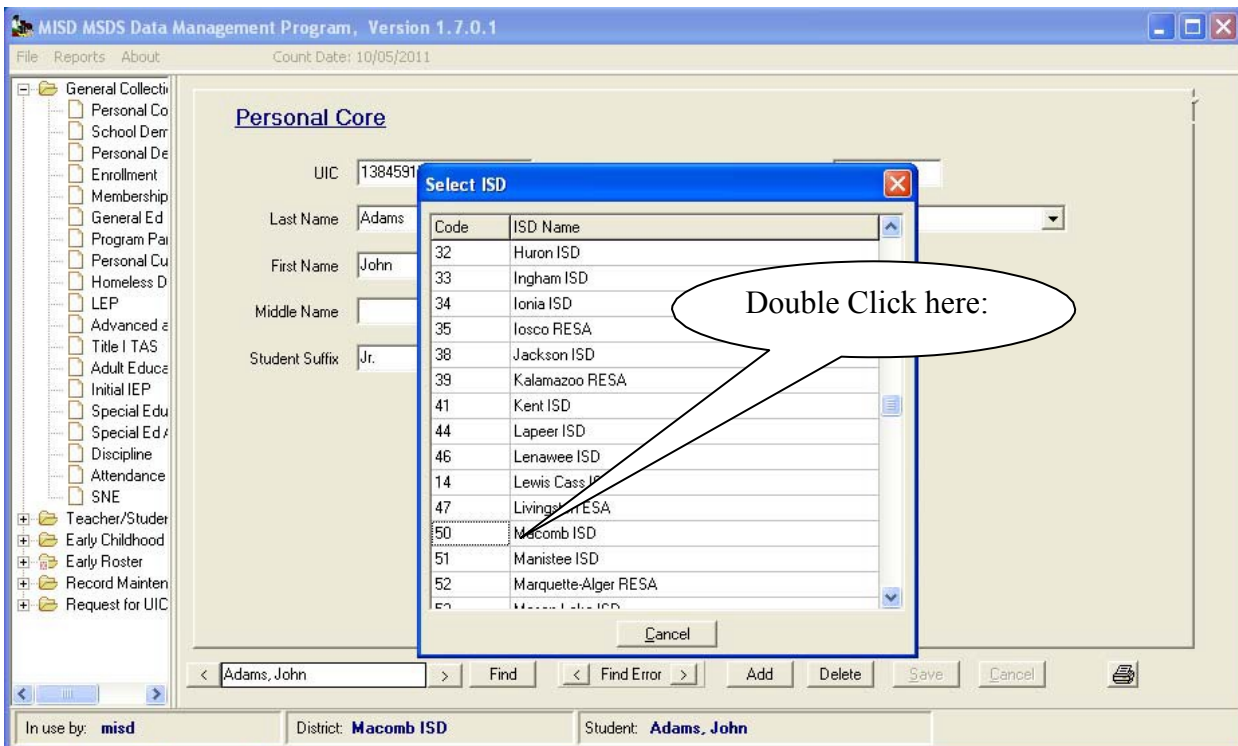

A dropdown box will appear with all the ISD's in Michigan. Scroll down to find your ISD.